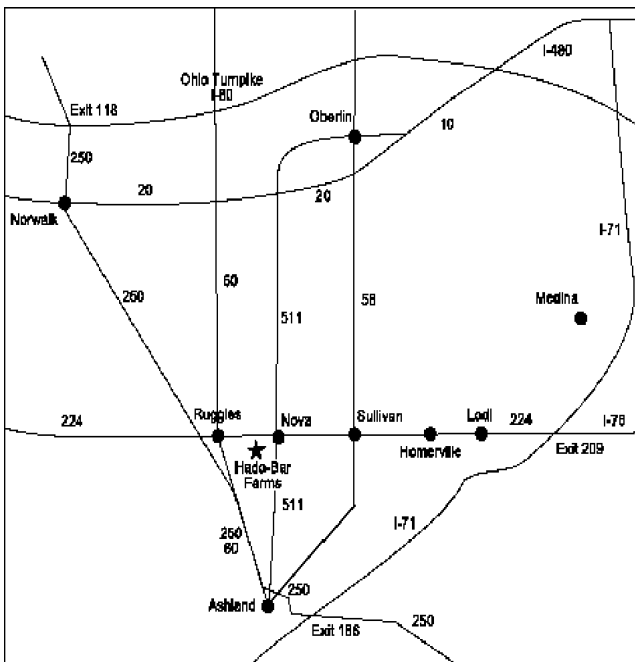

## DIRECTIONS TO HADO-BAR FARM

GPS Coordinates: N 41.02012, W -82.35406

### **From the West,**

Take Rt 224 east, past Rt 60, to County Rd 1171 *(if you get to RT 511 you've gone too far)* Go south on County Rd 1171.