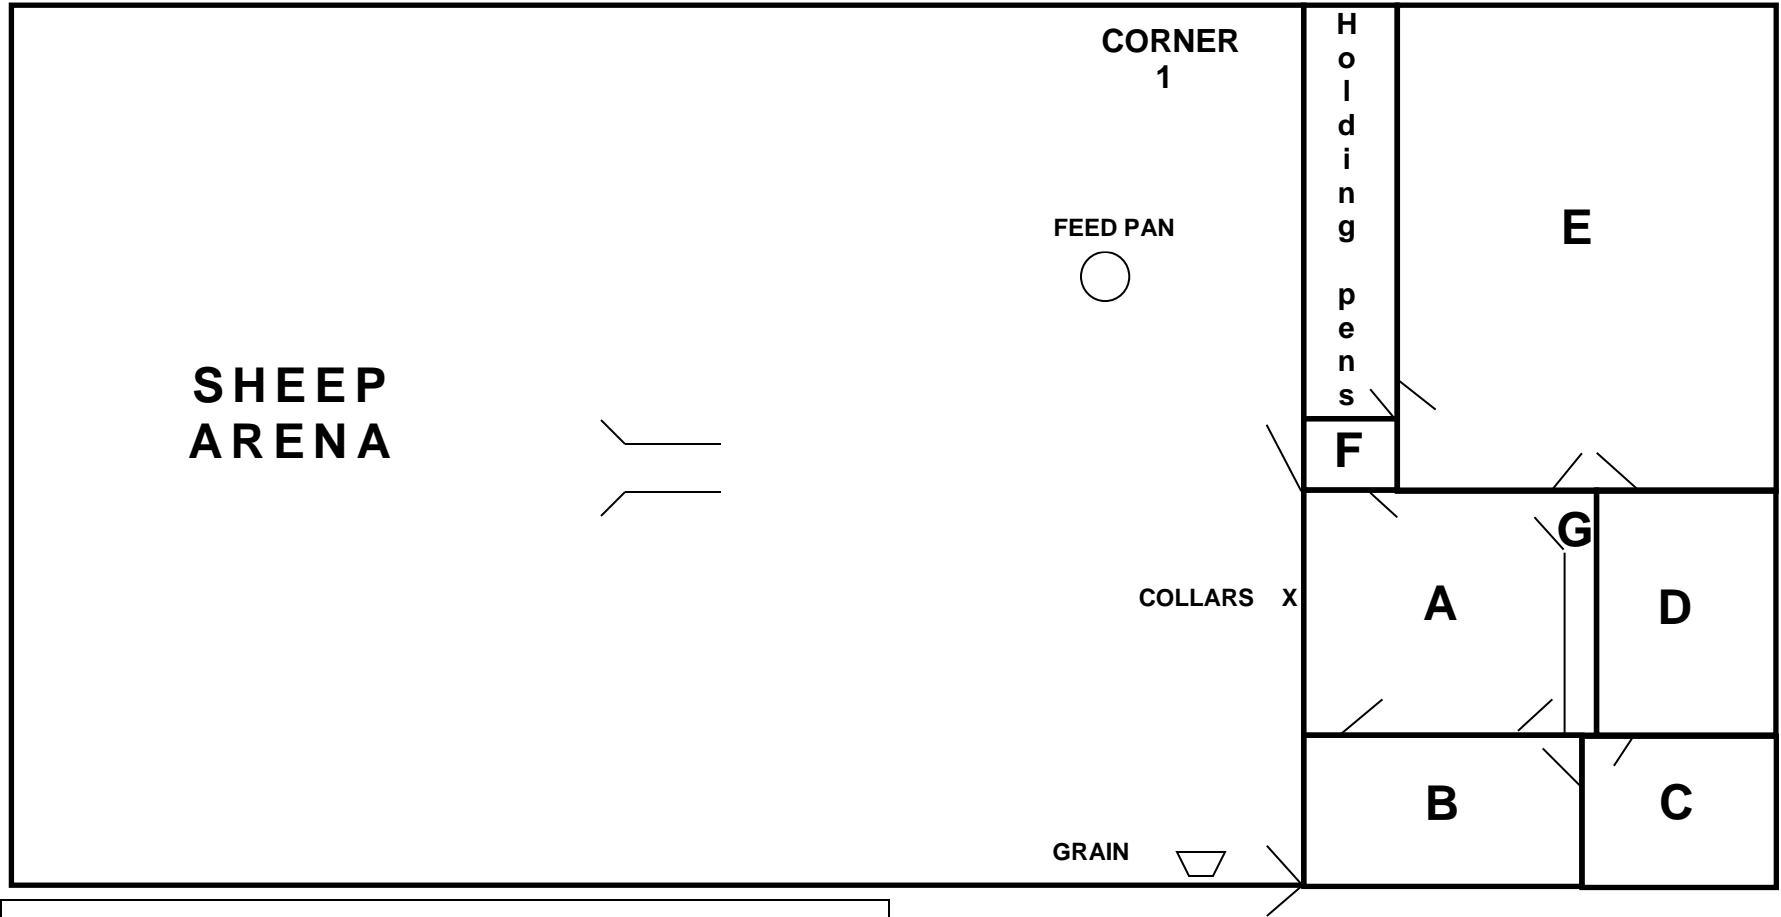

# MIXED STOCK FARM TRIAL 2018 GOAT MAP

- Pen A - 28' X 36'
- Pen B - 17' X 38'
- Pen C - 17' X 24'
- Pen D - 33' X 24''
- Pen E - 55' X 60''
- Pen F- 10' X 14'
- Arena - 112' x 214'
- Chute G - 16'' x 21' w/swing gate leading to a sort gate between Pen C and Pen B
- Pen Gates - 4' min.