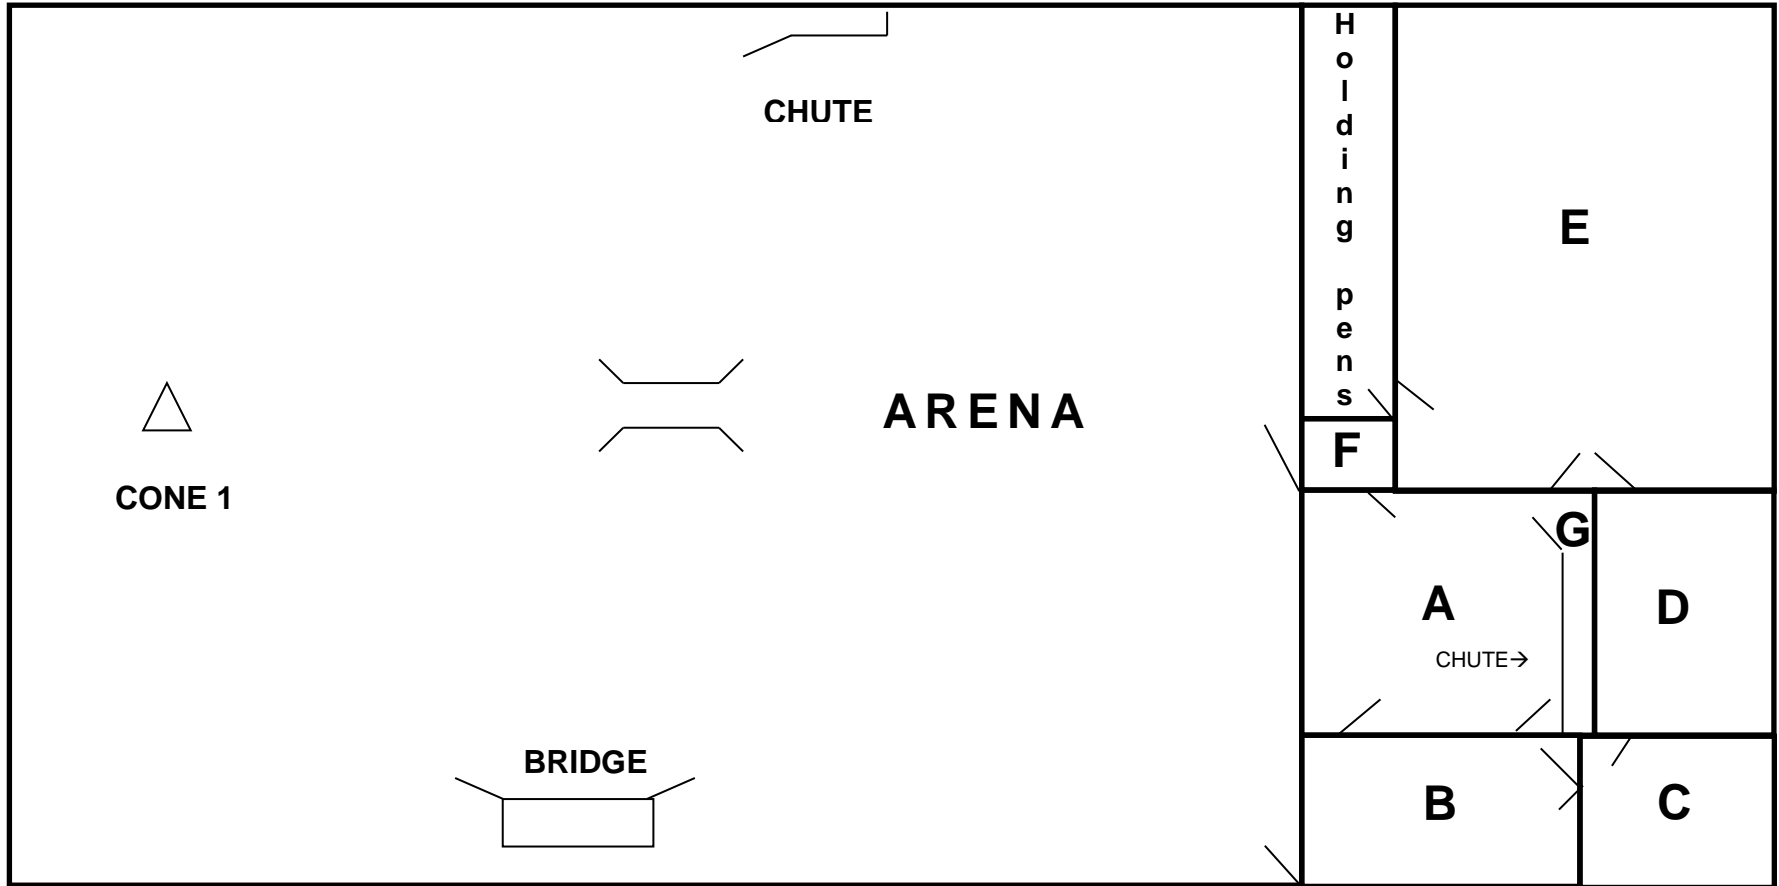

GOAT FARM TRIAL 2018

- Pen A - 28' X 36'
- Pen B - 17' X 38'
- Pen C - 17' X 24'
- Pen D - 33' X 24''
- Pen E - 55' X 60''
- Pen F- 10' X 14'
- Arena - 112' x 214'
- Chute G - 16'' x 21' w/swing gate leading to a sort gate between Pen C and Pen B
- Pen Gates - 4' min.
- Bridge - 3.5' X 11'
- Holding Pen - 7' X 7'